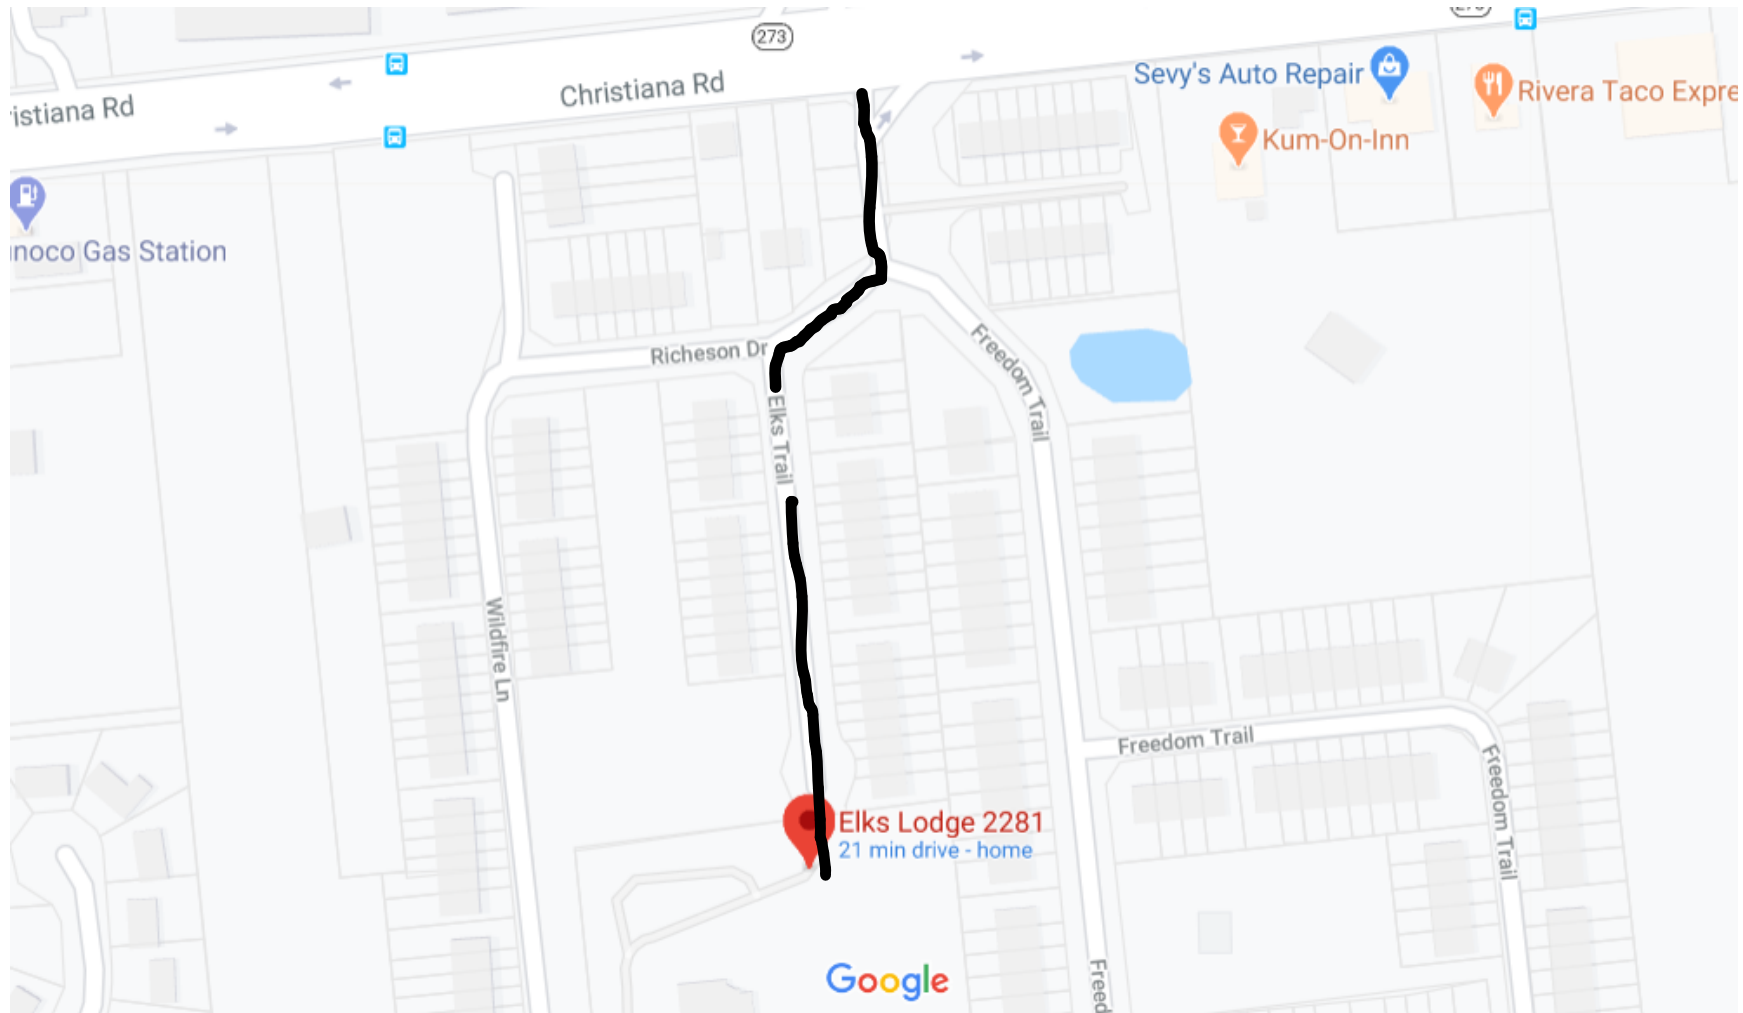

*****DIRECTIONS FOR BANQUET*****

ELKS LODGE 2281

267 Christiana Road, New Castle, DE 19720

Coming off of Christiana RD, Make a LEFT or RIGHT onto Freedom Trail.

As soon as you are on Freedom Trail, make an immediate right onto Richeson Dr., Then LEFT onto Elks Trail. Then follow into parking lot.

Use the Main Banquet Hall entrance on the side of the building. It is facing the long parking lot.